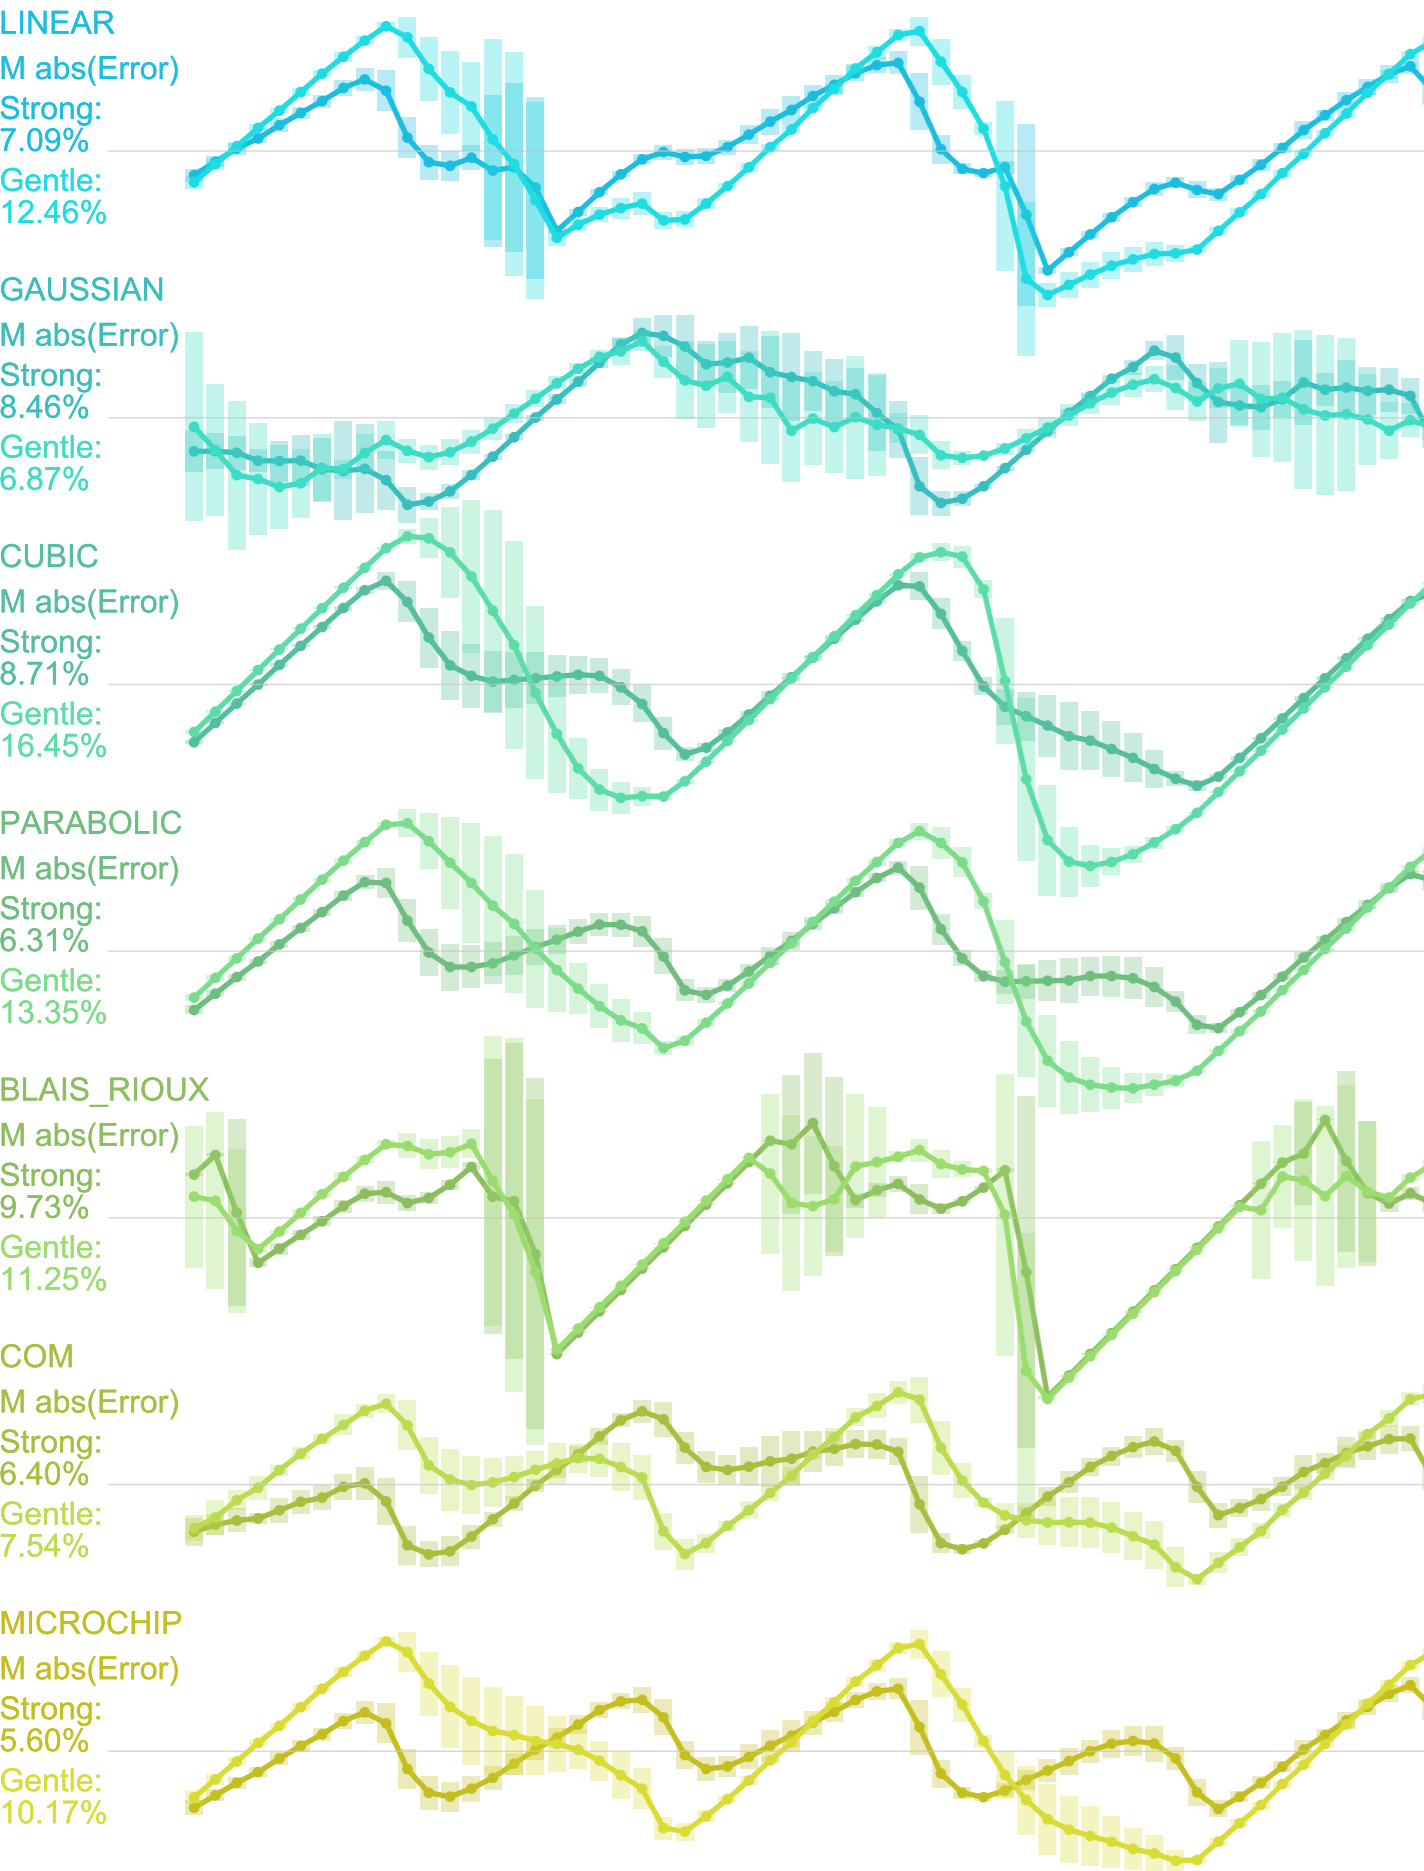

Digit Width: 100% Digit Length: 0% Touch Size: 50%

Digit Width: 100% Digit Length: 0% Touch Size: 100%

Digit Width: 100% Digit Length: 0% Touch Size: 150%